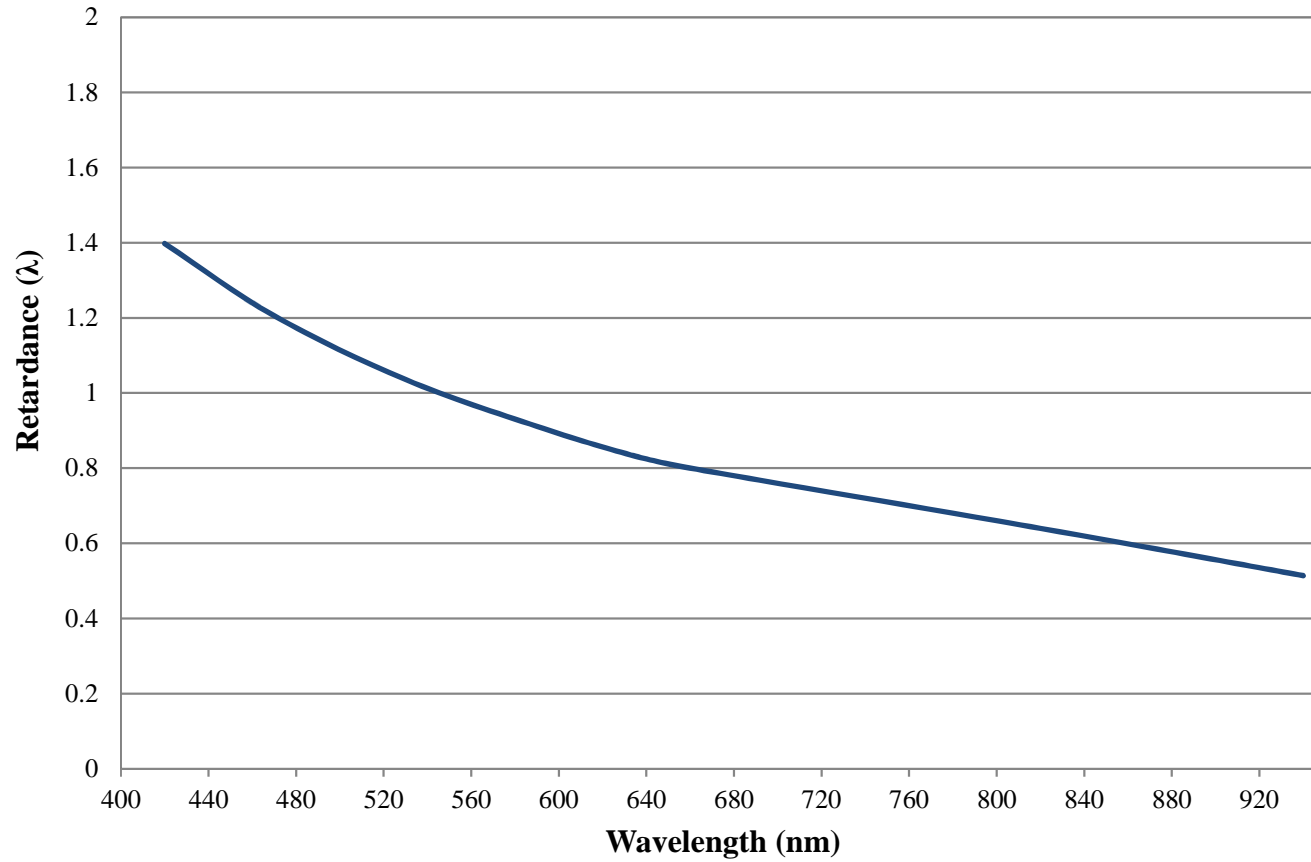

Transmission Curve

Edmund Optics Inc.
USA | Asia | Europe

1λ Retarder Film (WP560) FOR REFERENCE ONLY

Retardance Curve

Edmund Optics Inc.
USA | Asia | Europe

1 λ Retarder Film (WP560) FOR REFERENCE ONLY

RETARDANCE CURVE