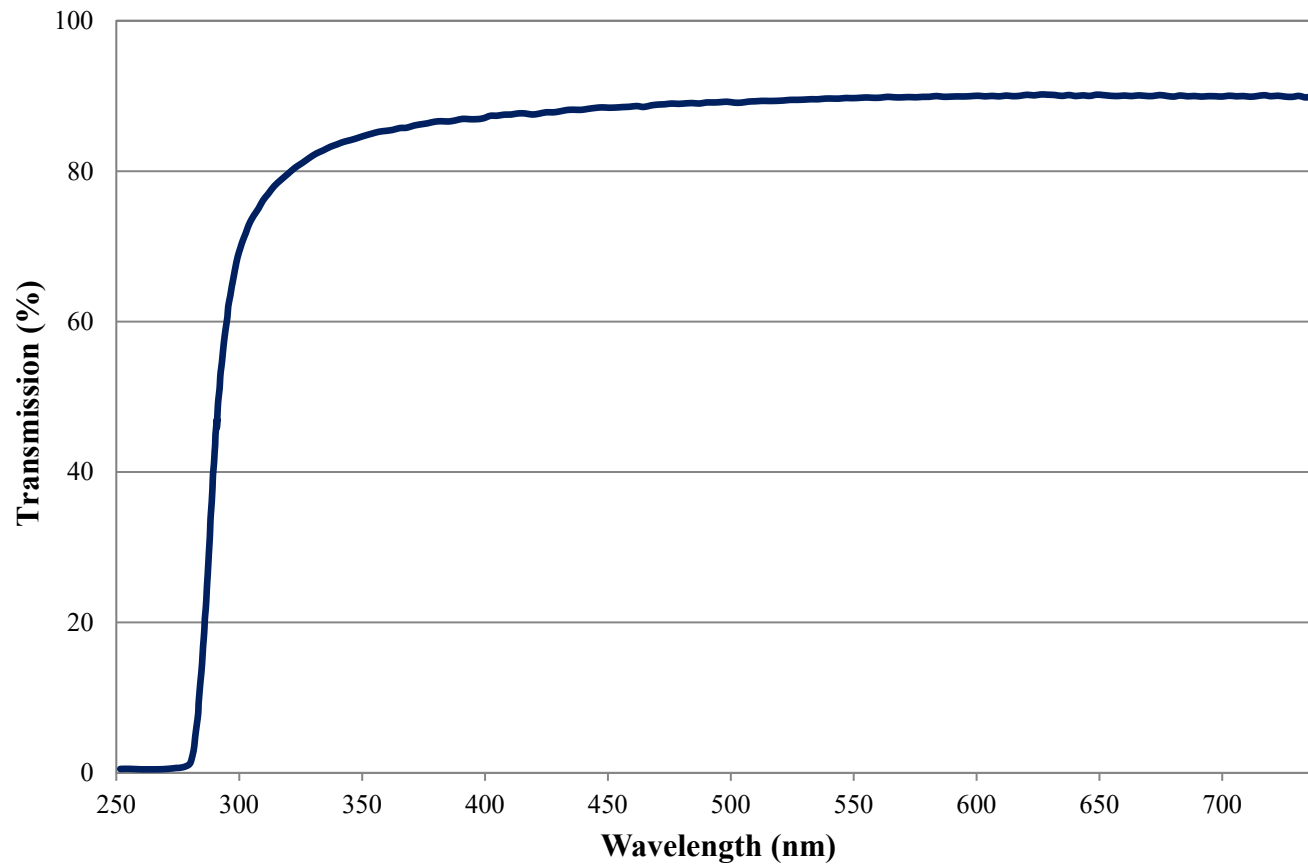

Transmission Curve

Edmund Optics Inc.
USA | Asia | Europe

1λ Retarder Film (WP560) FOR REFERENCE ONLY

Retardance Curve

Edmund Optics Inc.
USA | Asia | Europe

1 λ Retarder Film (WP560) FOR REFERENCE ONLY

RETARDANCE CURVE