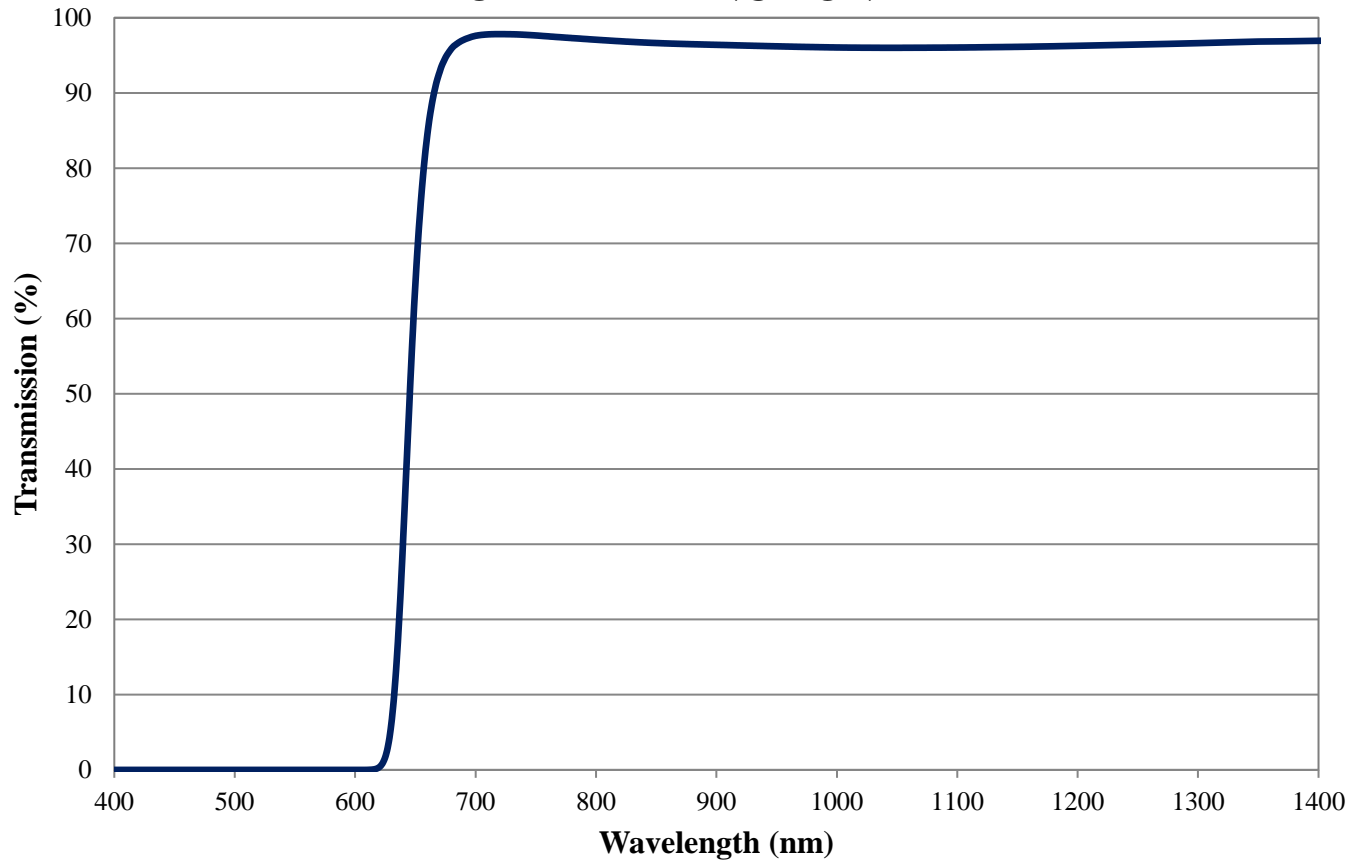

## RG-645 Longpass Filter Internal Transmittance 3mm Thickness FOR REFERENCE ONLY

COATING CURVE