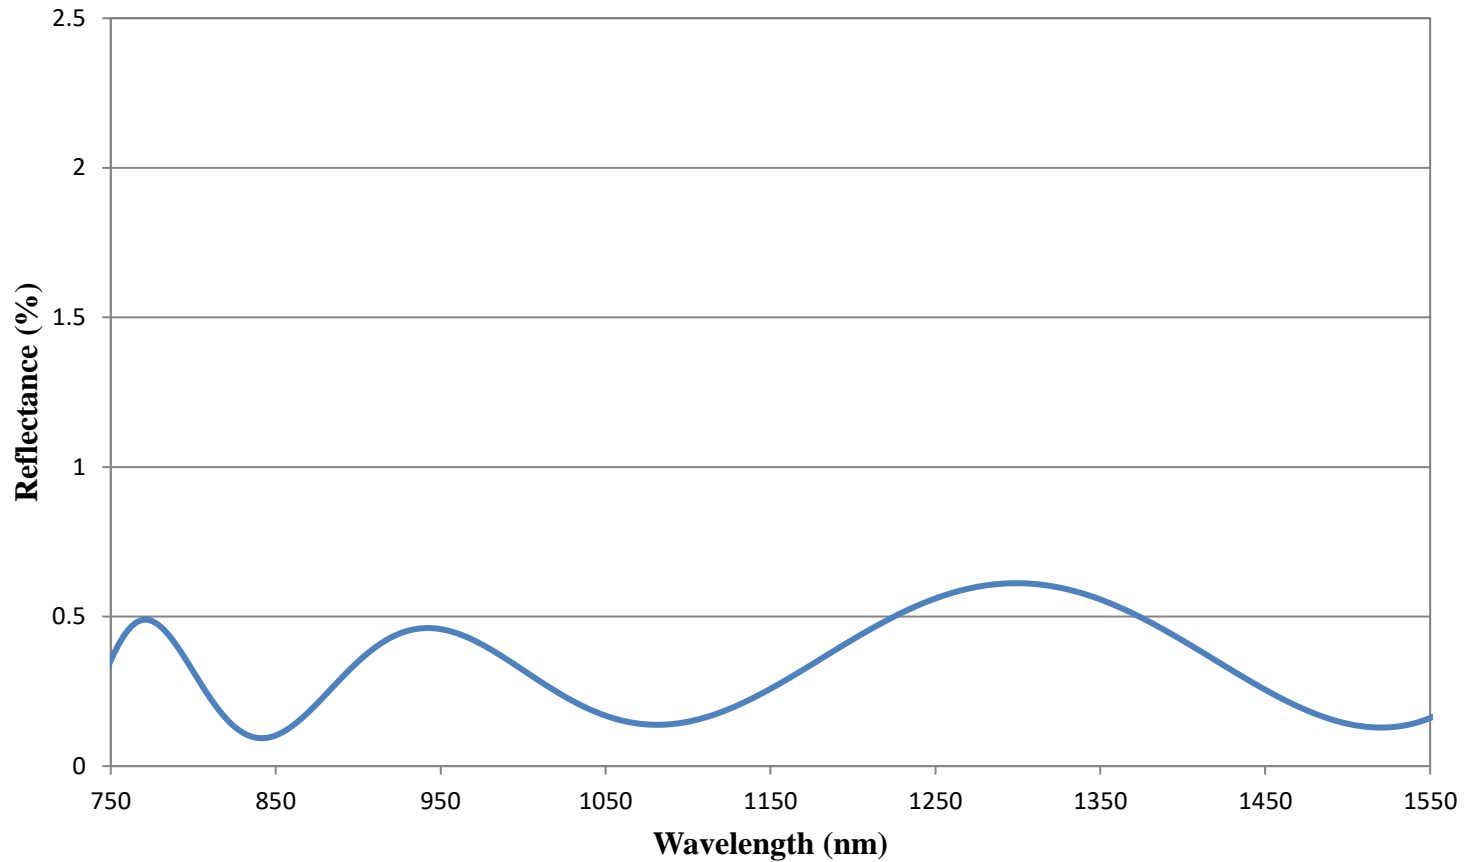

Coating Curve

Edmund Optics Inc.
USA | Asia | Europe

1064nm Scorpii™ Nd:YAG Beam Expander FOR REFERENCE ONLY

COATING CURVE