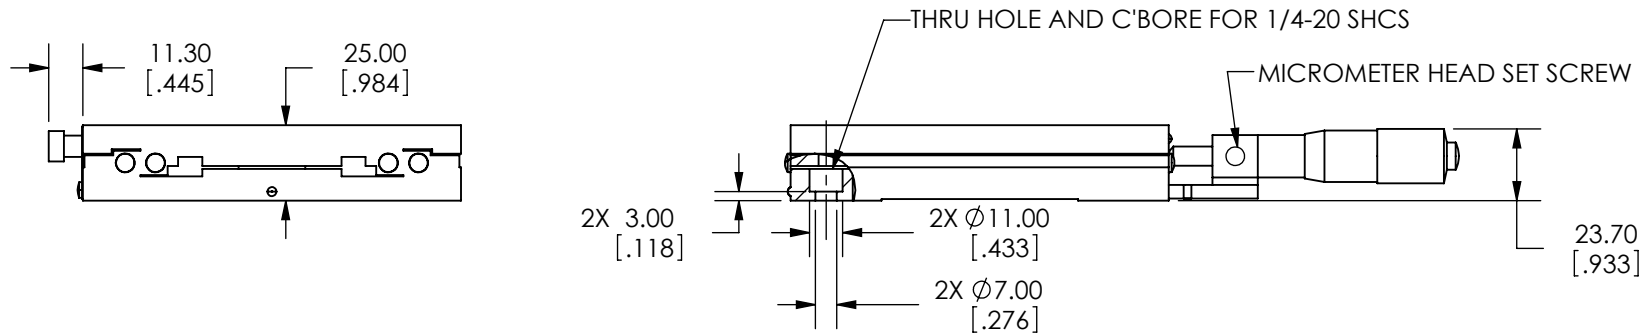

SPECIFICATIONS SUBJECT TO CHANGE
 WITHOUT NOTICE
 DIMENSIONS ARE FOR REFERENCE ONLY
 DIMENSIONS ARE IN mm [INCHES]

EO[®] Edmund Optics

TITLE	125mm CENTER DRIVE, TH, ENGLISH MICROMETER STAGE		
DWG NO	66463	SHEET 1 OF 2	REV 000

SPECIFICATIONS SUBJECT TO CHANGE
 WITHOUT NOTICE
 DIMENSIONS ARE FOR REFERENCE ONLY
 DIMENSIONS ARE IN mm [INCHES]

EO® Edmund Optics

TITLE	125mm CENTER DRIVE, TH, ENGLISH MICROMETER STAGE		
DWG NO	66463	SHEET 2 OF 2	REV 000