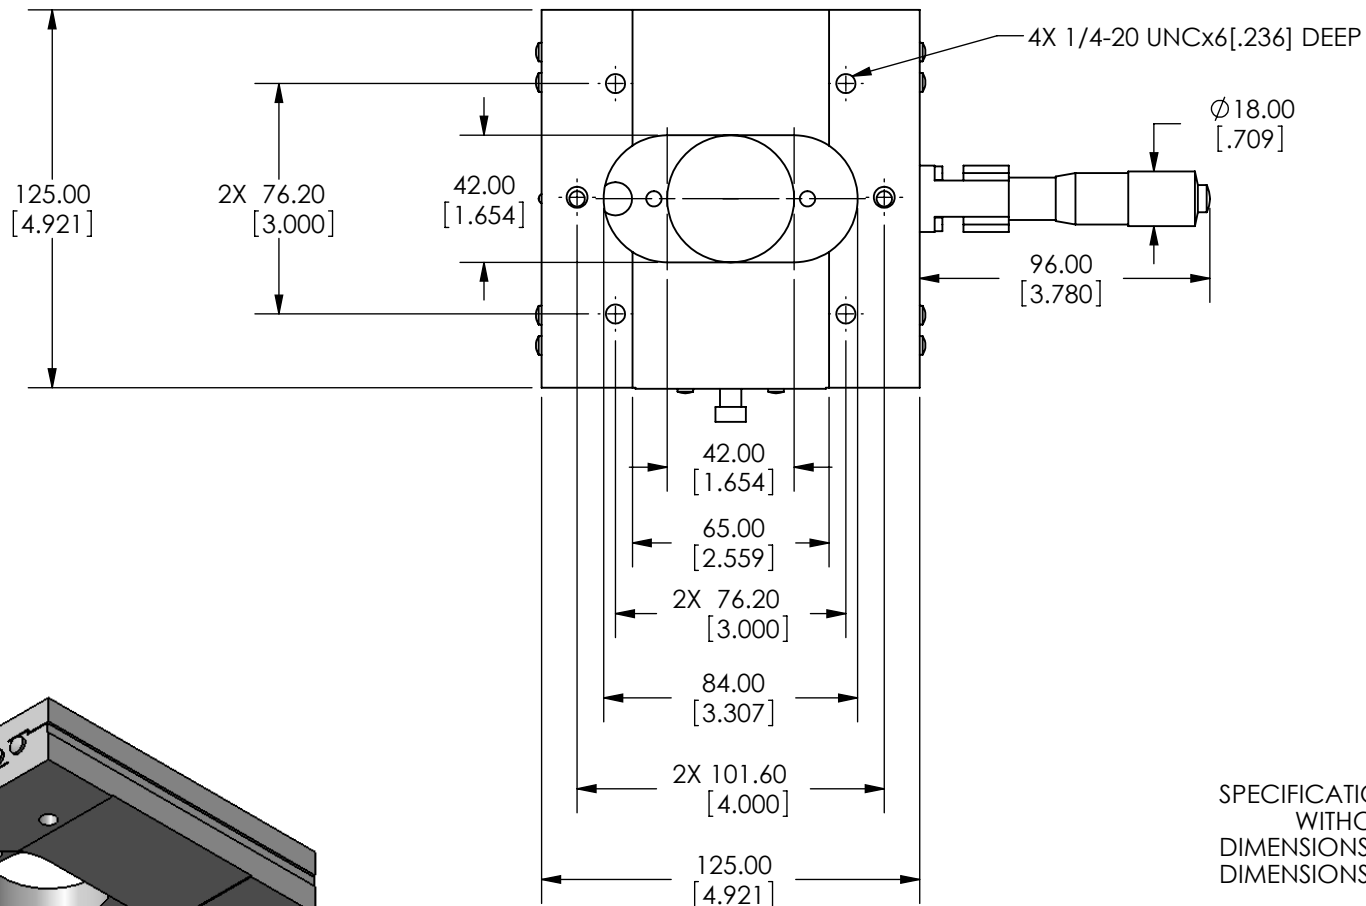

SPECIFICATIONS SUBJECT TO CHANGE
 WITHOUT NOTICE
 DIMENSIONS ARE FOR REFERENCE ONLY
 DIMENSIONS ARE IN mm [INCHES]

EO[®] Edmund Optics

TITLE	125mm CENTER DRIVE, TH, ENGLISH MICROMETER STAGE		
DWG NO	66463	SHEET 1 OF 2	REV 000

SPECIFICATIONS SUBJECT TO CHANGE
 WITHOUT NOTICE
 DIMENSIONS ARE FOR REFERENCE ONLY
 DIMENSIONS ARE IN mm [INCHES]

EO® Edmund Optics

TITLE	125mm CENTER DRIVE, TH, ENGLISH MICROMETER STAGE		
DWG NO	66463	SHEET 2 OF 2	REV 000

Enable 3D View