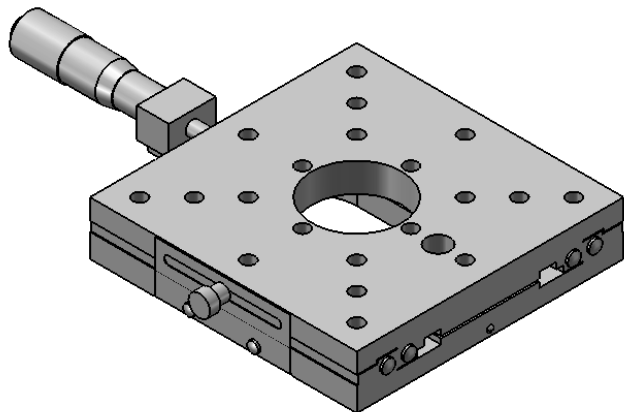

SPECIFICATIONS SUBJECT TO CHANGE
 WITHOUT NOTICE
 DIMENSIONS ARE FOR REFERENCE ONLY
 DIMENSIONS ARE IN mm [INCHES]

EO[®] Edmund Optics

TITLE	125mm CENTER DRIVE, TH, ENGLISH MICROMETER STAGE		
DWG NO	66463	SHEET 1 OF 2	REV 000

SPECIFICATIONS SUBJECT TO CHANGE
 WITHOUT NOTICE
 DIMENSIONS ARE FOR REFERENCE ONLY
 DIMENSIONS ARE IN mm [INCHES]

EO® Edmund Optics

TITLE	125mm CENTER DRIVE, TH, ENGLISH MICROMETER STAGE		
DWG NO	66463	SHEET 2 OF 2	REV 000

Enable 3D View