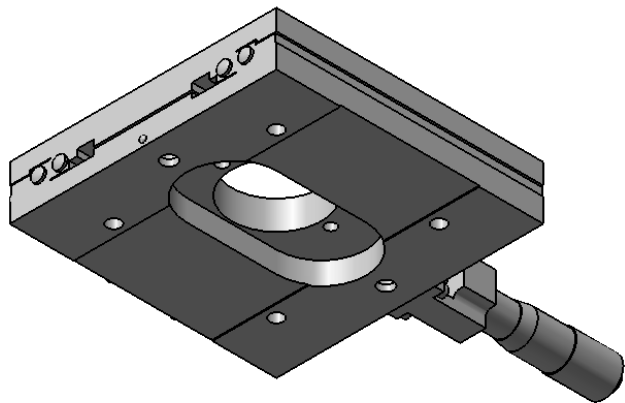

SPECIFICATIONS SUBJECT TO CHANGE
 WITHOUT NOTICE
 DIMENSIONS ARE FOR REFERENCE ONLY
 DIMENSIONS ARE IN mm [INCHES]

EO[®] Edmund Optics

TITLE	125mm CENTER DRIVE, TH, ENGLISH MICROMETER STAGE		
DWG NO	66463	SHEET 1 OF 2	REV 000

SPECIFICATIONS SUBJECT TO CHANGE
 WITHOUT NOTICE
 DIMENSIONS ARE FOR REFERENCE ONLY
 DIMENSIONS ARE IN mm [INCHES]

EO® Edmund Optics

TITLE	125mm CENTER DRIVE, TH, ENGLISH MICROMETER STAGE		
DWG NO	66463	SHEET 2 OF 2	REV 000

Enable 3D View