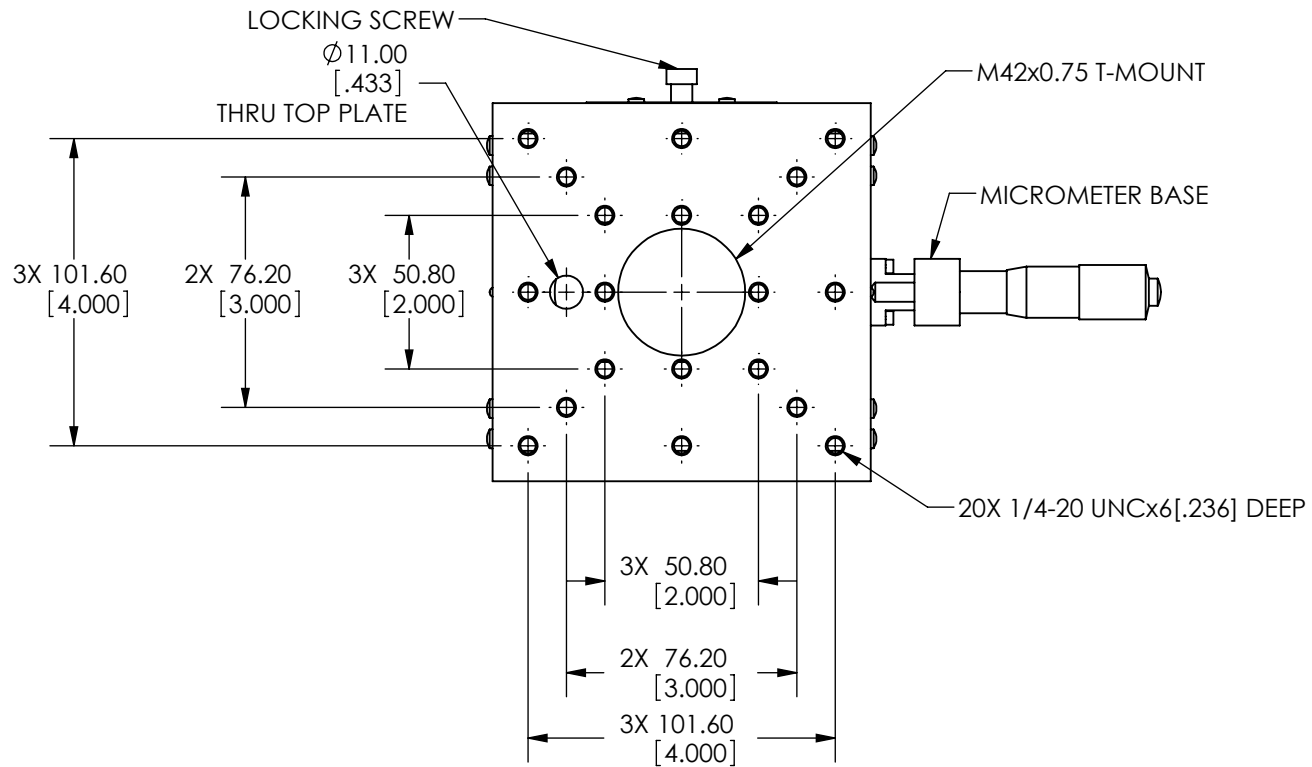

SPECIFICATIONS SUBJECT TO CHANGE
 WITHOUT NOTICE
 DIMENSIONS ARE FOR REFERENCE ONLY
 DIMENSIONS ARE IN mm [INCHES]

EO[®] Edmund Optics

TITLE	125mm CENTER DRIVE, TH, ENGLISH MICROMETER STAGE		
DWG NO	66463	SHEET 1 OF 2	REV 000

SPECIFICATIONS SUBJECT TO CHANGE
 WITHOUT NOTICE
 DIMENSIONS ARE FOR REFERENCE ONLY
 DIMENSIONS ARE IN mm [INCHES]

EO® Edmund Optics

TITLE	125mm CENTER DRIVE, TH, ENGLISH MICROMETER STAGE		
DWG NO	66463	SHEET 2 OF 2	REV 000

Enable 3D View