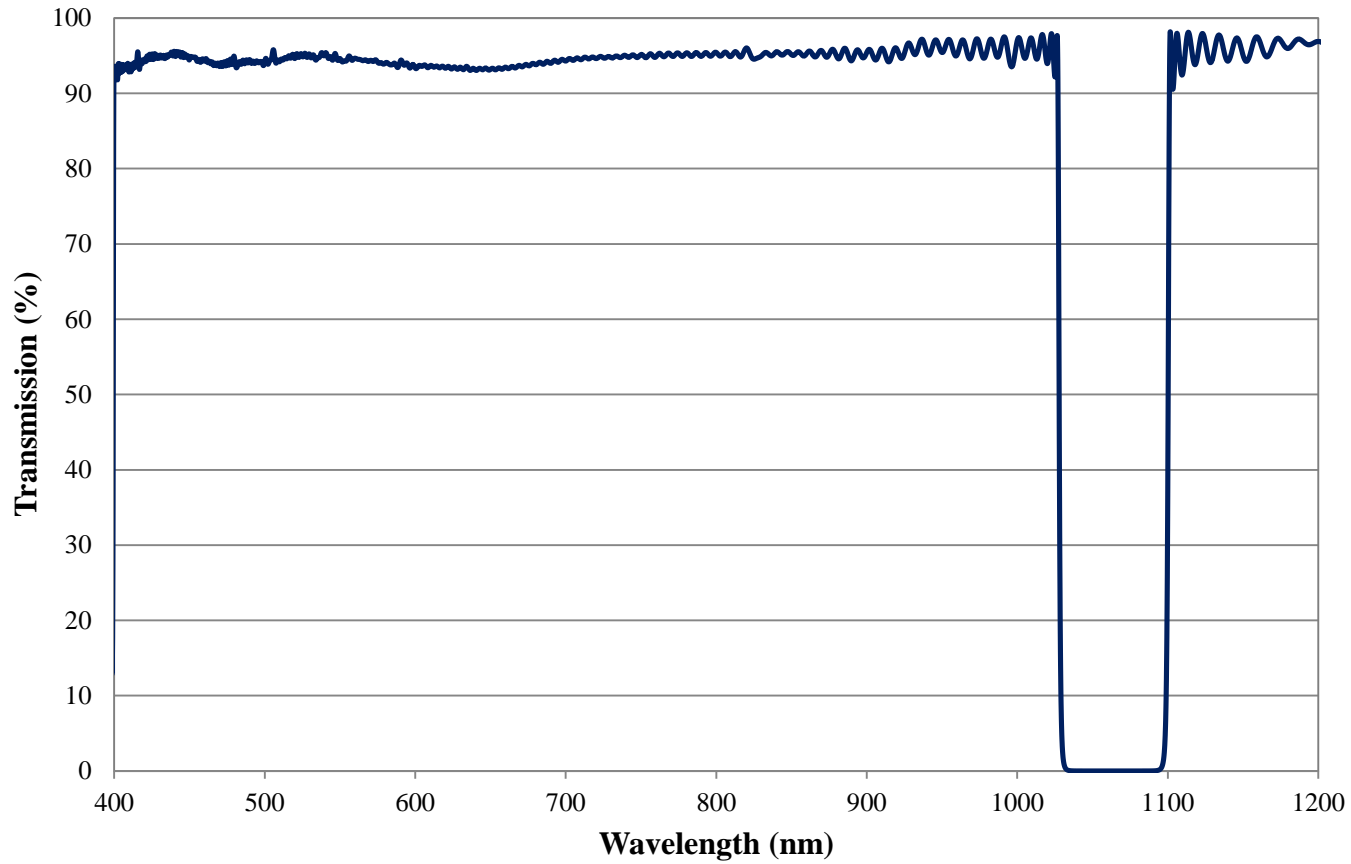

## 1064nm TECHSPEC® OD6 Notch Filter Coating Performance FOR REFERENCE ONLY

COATING CURVE