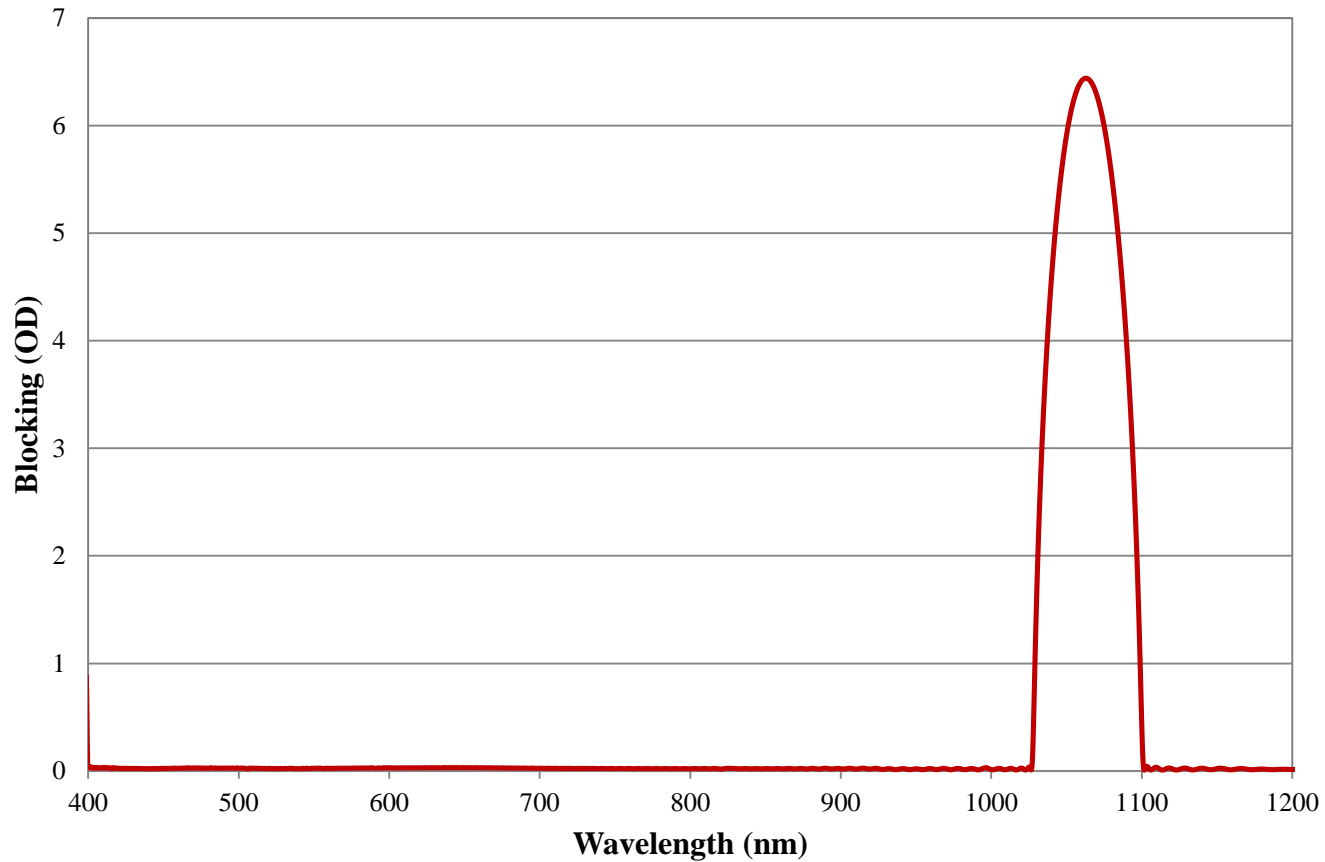

## 1064nm TECHSPEC® OD6 Notch Filter Coating Performance FOR REFERENCE ONLY

COATING CURVE