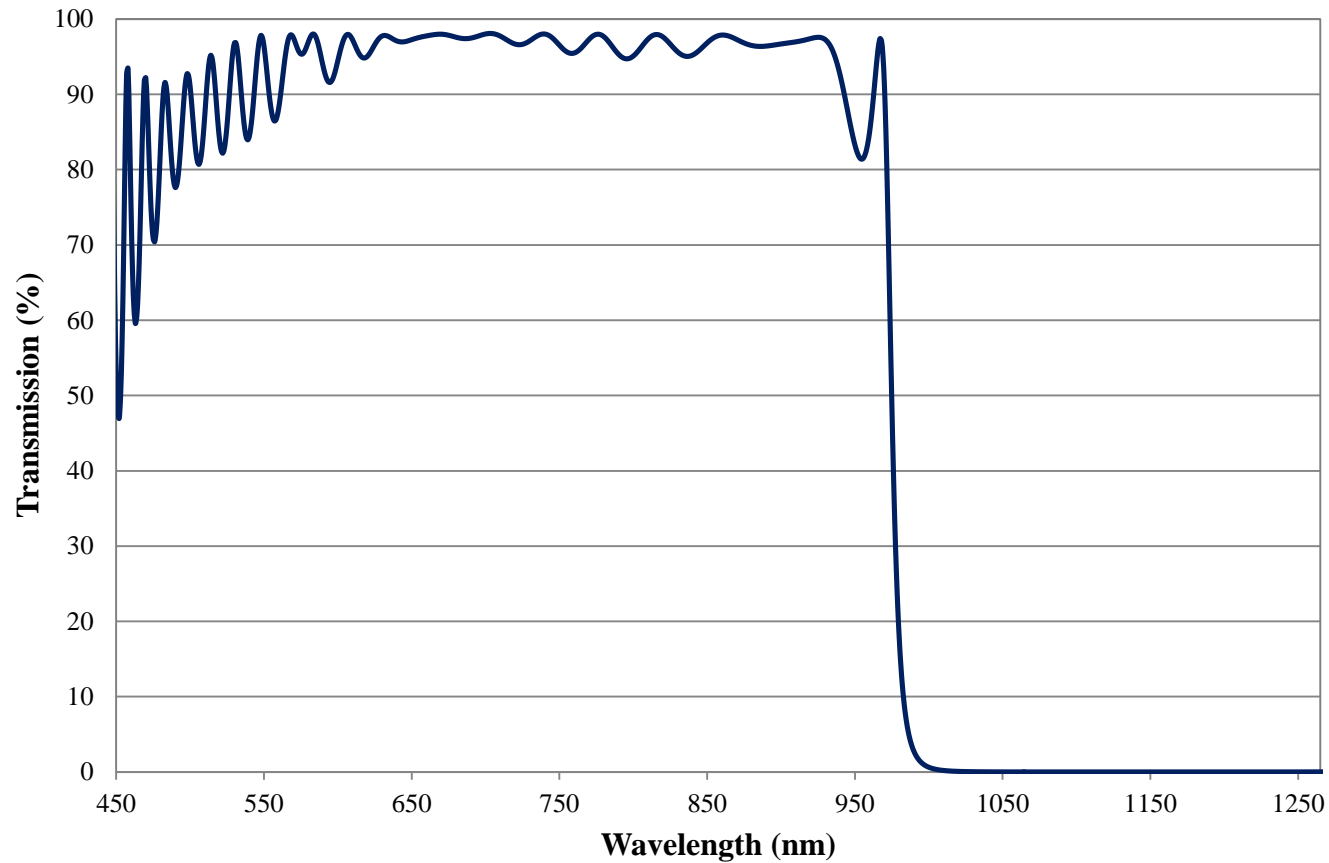

Coating Curve

Edmund Optics Inc.
USA | Asia | Europe

COATING CURVE

975nm Techspec Shortpass Filter: OD >2.0 Coating Performance FOR REFERENCE ONLY

Coating Curve

Edmund Optics Inc.
USA | Asia | Europe

COATING CURVE

975nm Techspec Shortpass Filter: OD >2.0 Coating Performance FOR REFERENCE ONLY