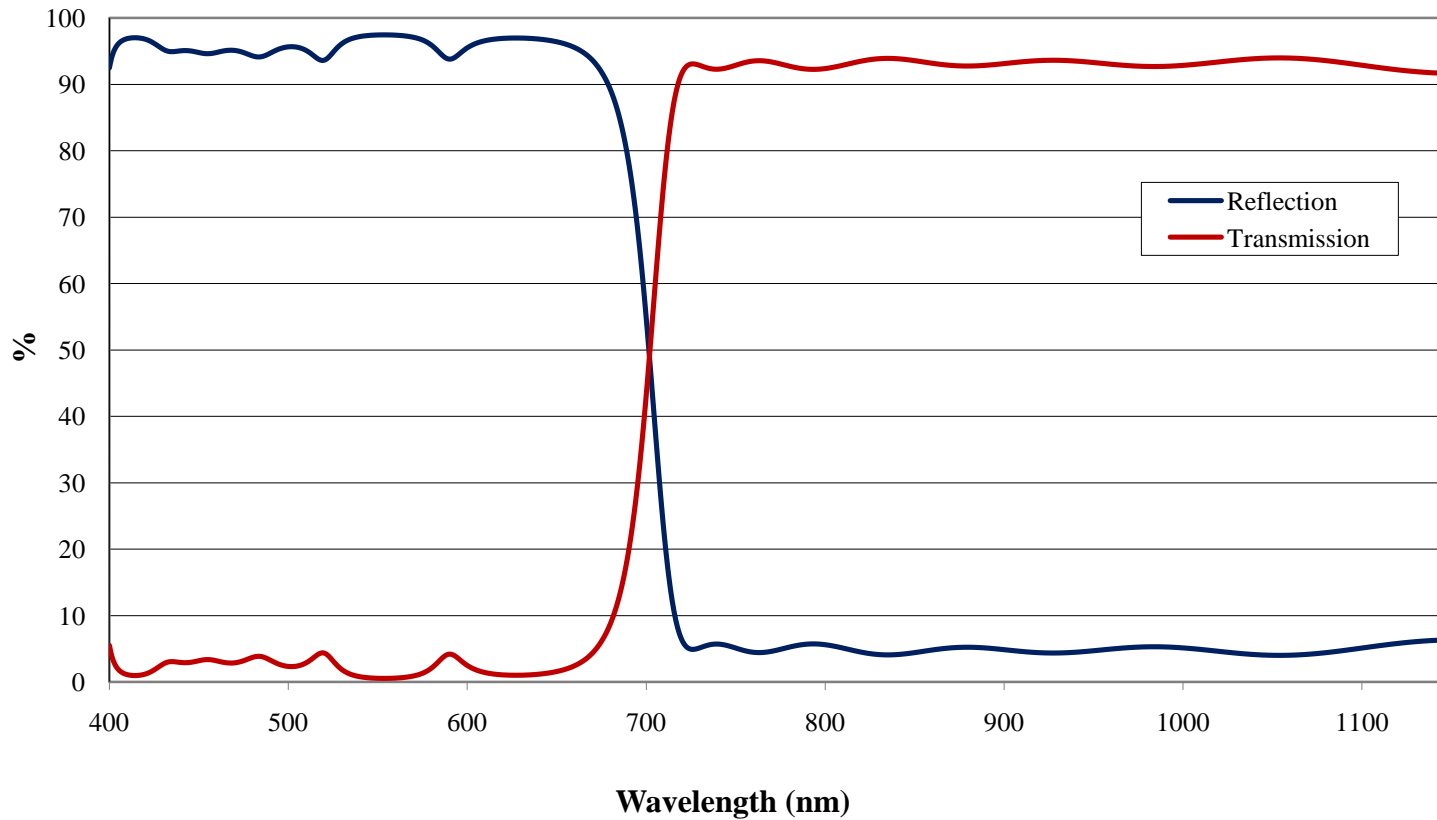

Coating Curve

Edmund Optics Inc.
USA | Asia | Europe

TECHSPEC 0° Cold Mirror Coating Performance FOR REFERENCE ONLY

COATING CURVE