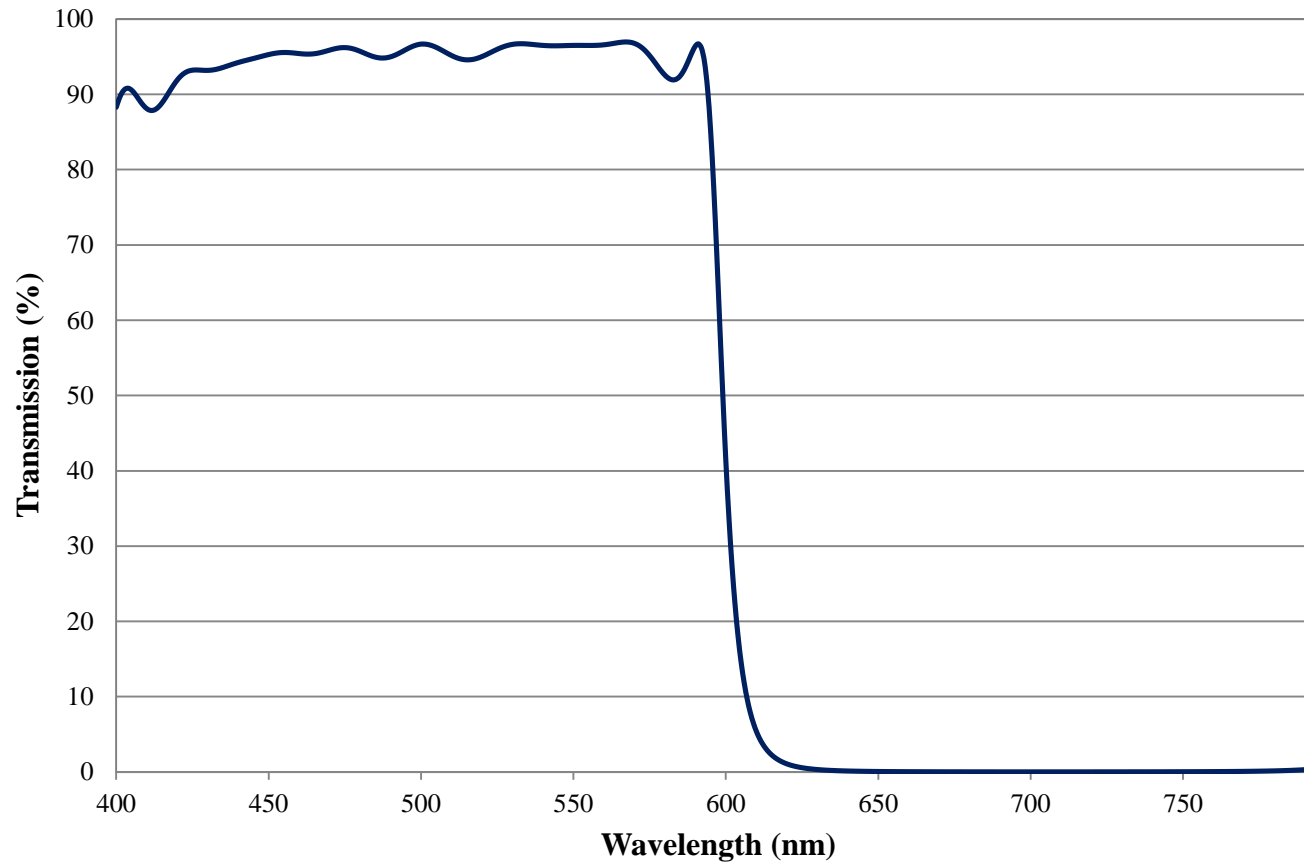

Coating Curve

Edmund Optics Inc.
USA | Asia | Europe

COATING CURVE

600nm Techspec Shortpass Filter: OD >2.0 Coating Performance FOR REFERENCE ONLY

Coating Curve

Edmund Optics Inc.
USA | Asia | Europe

COATING CURVE

600nm Techspec Shortpass Filter: OD >2.0 Coating Performance FOR REFERENCE ONLY